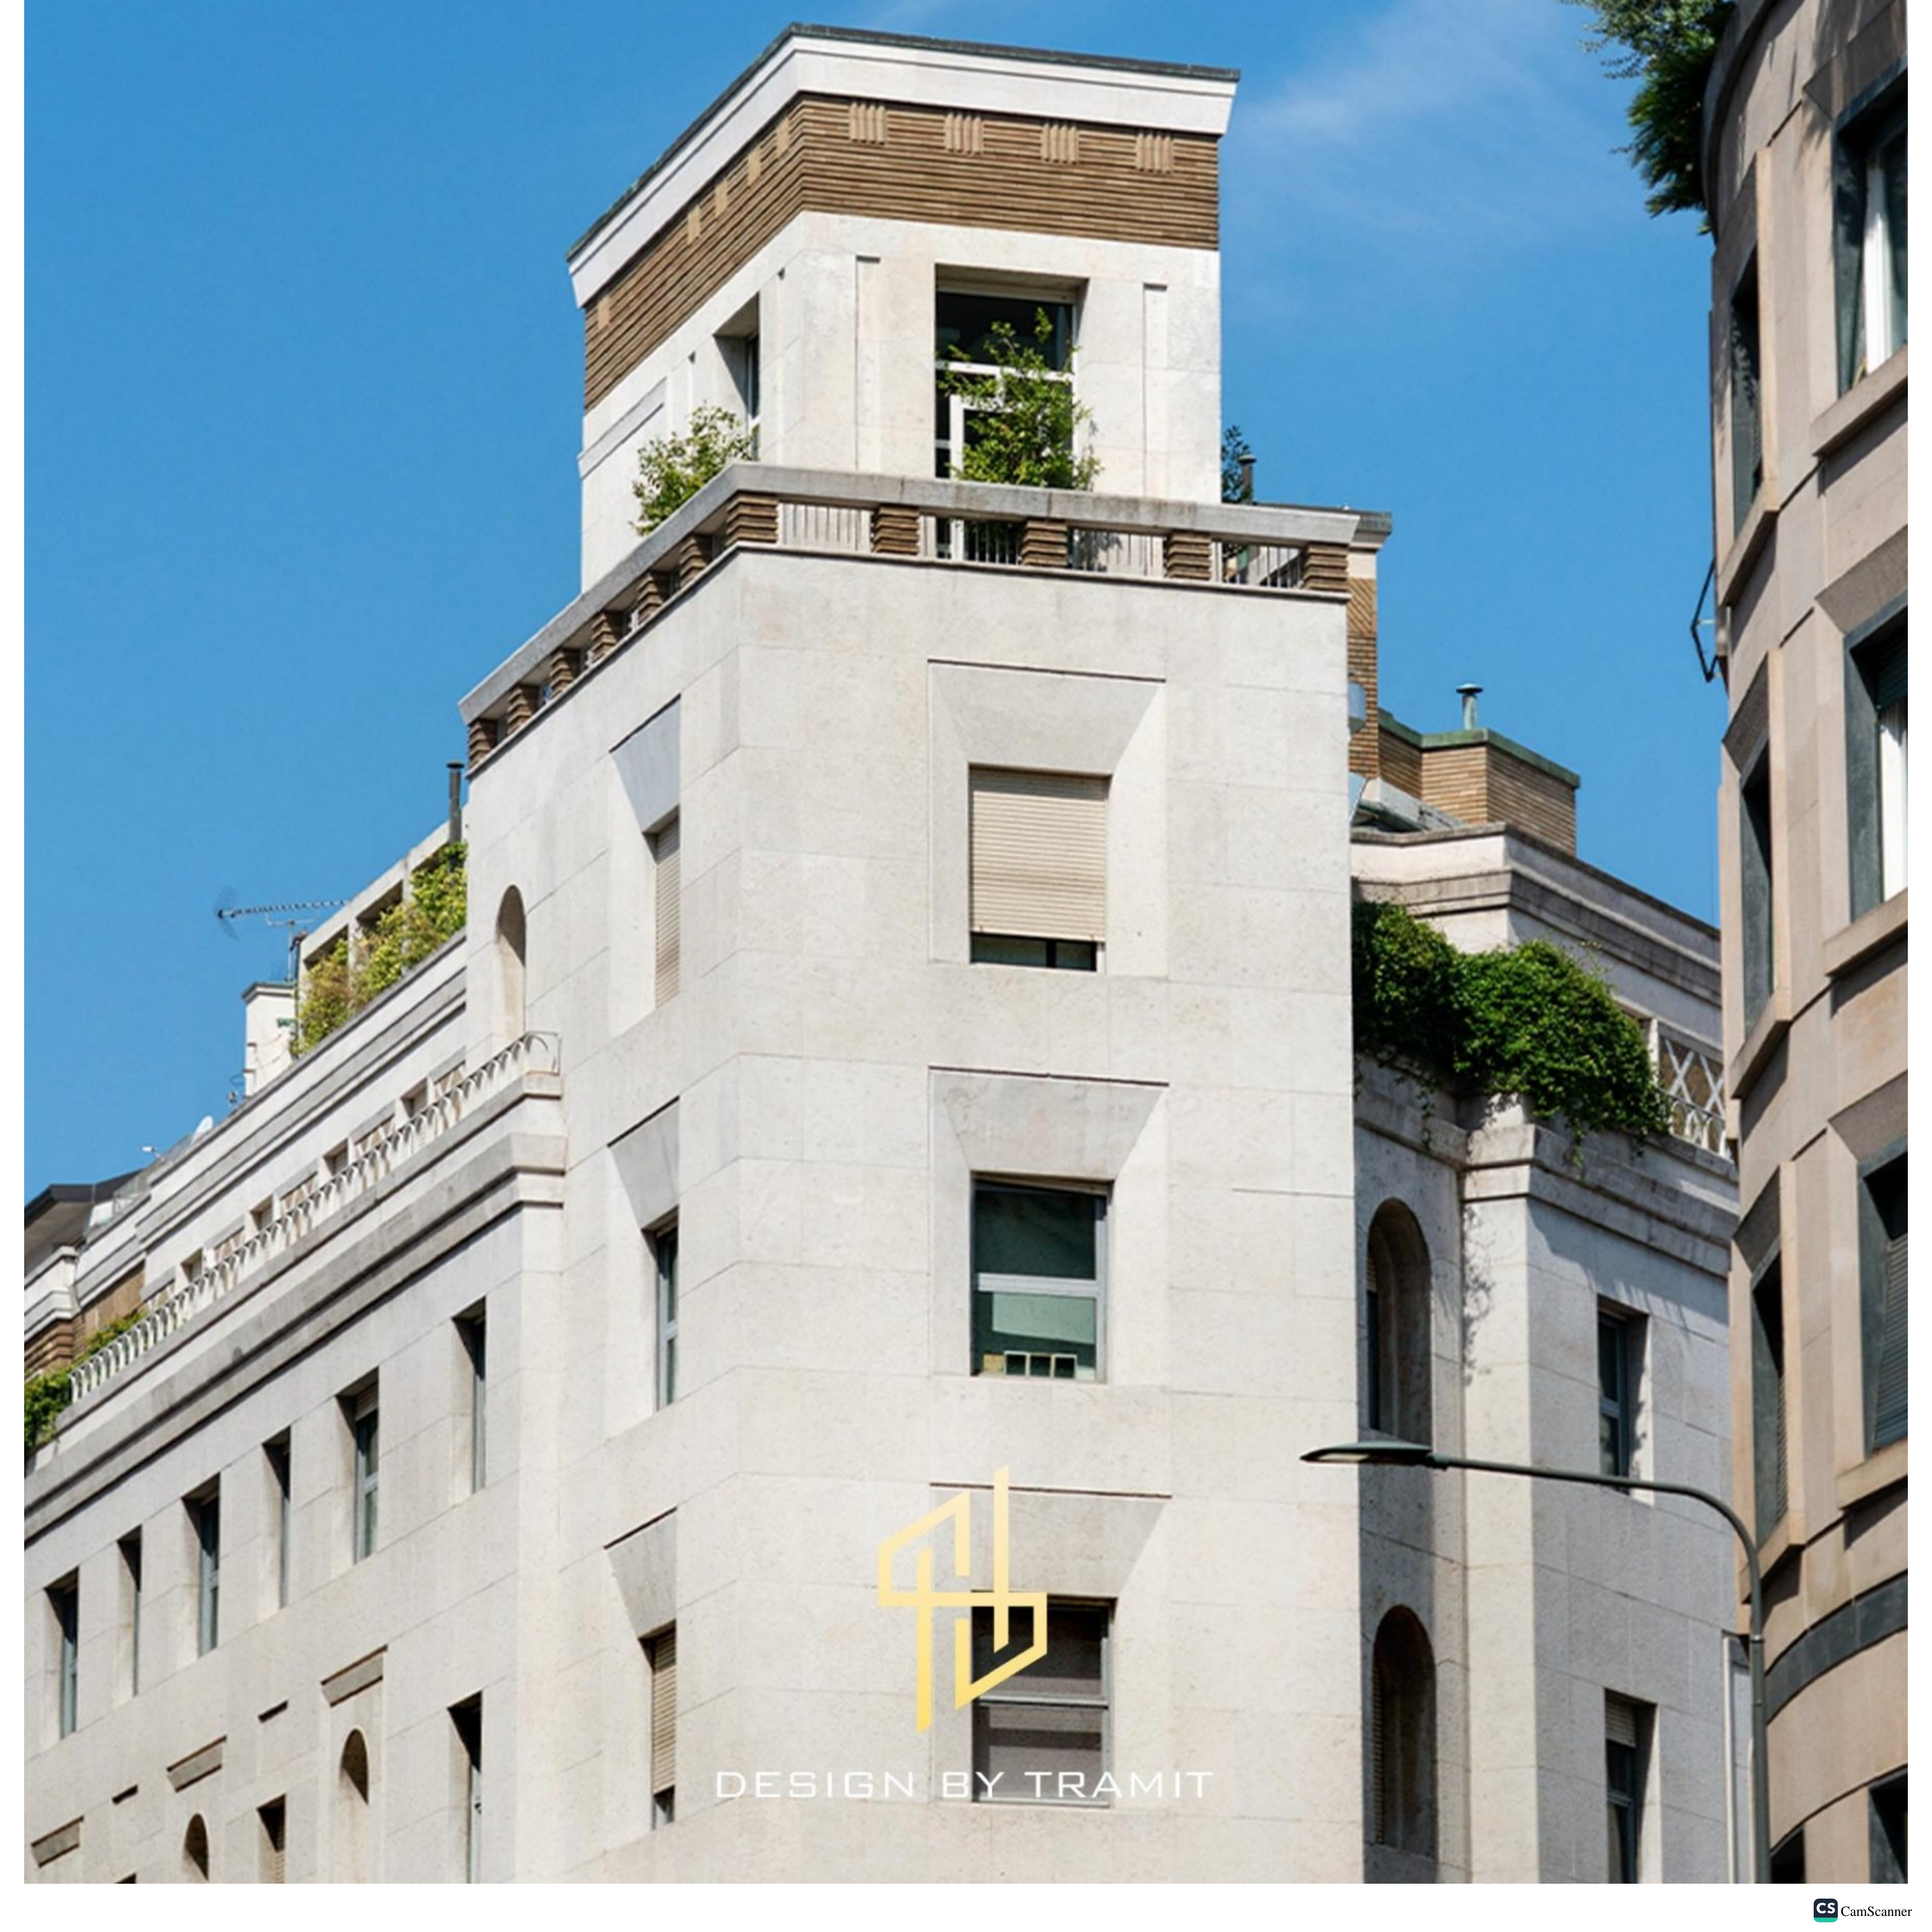

DESIGN BY TRAMIT