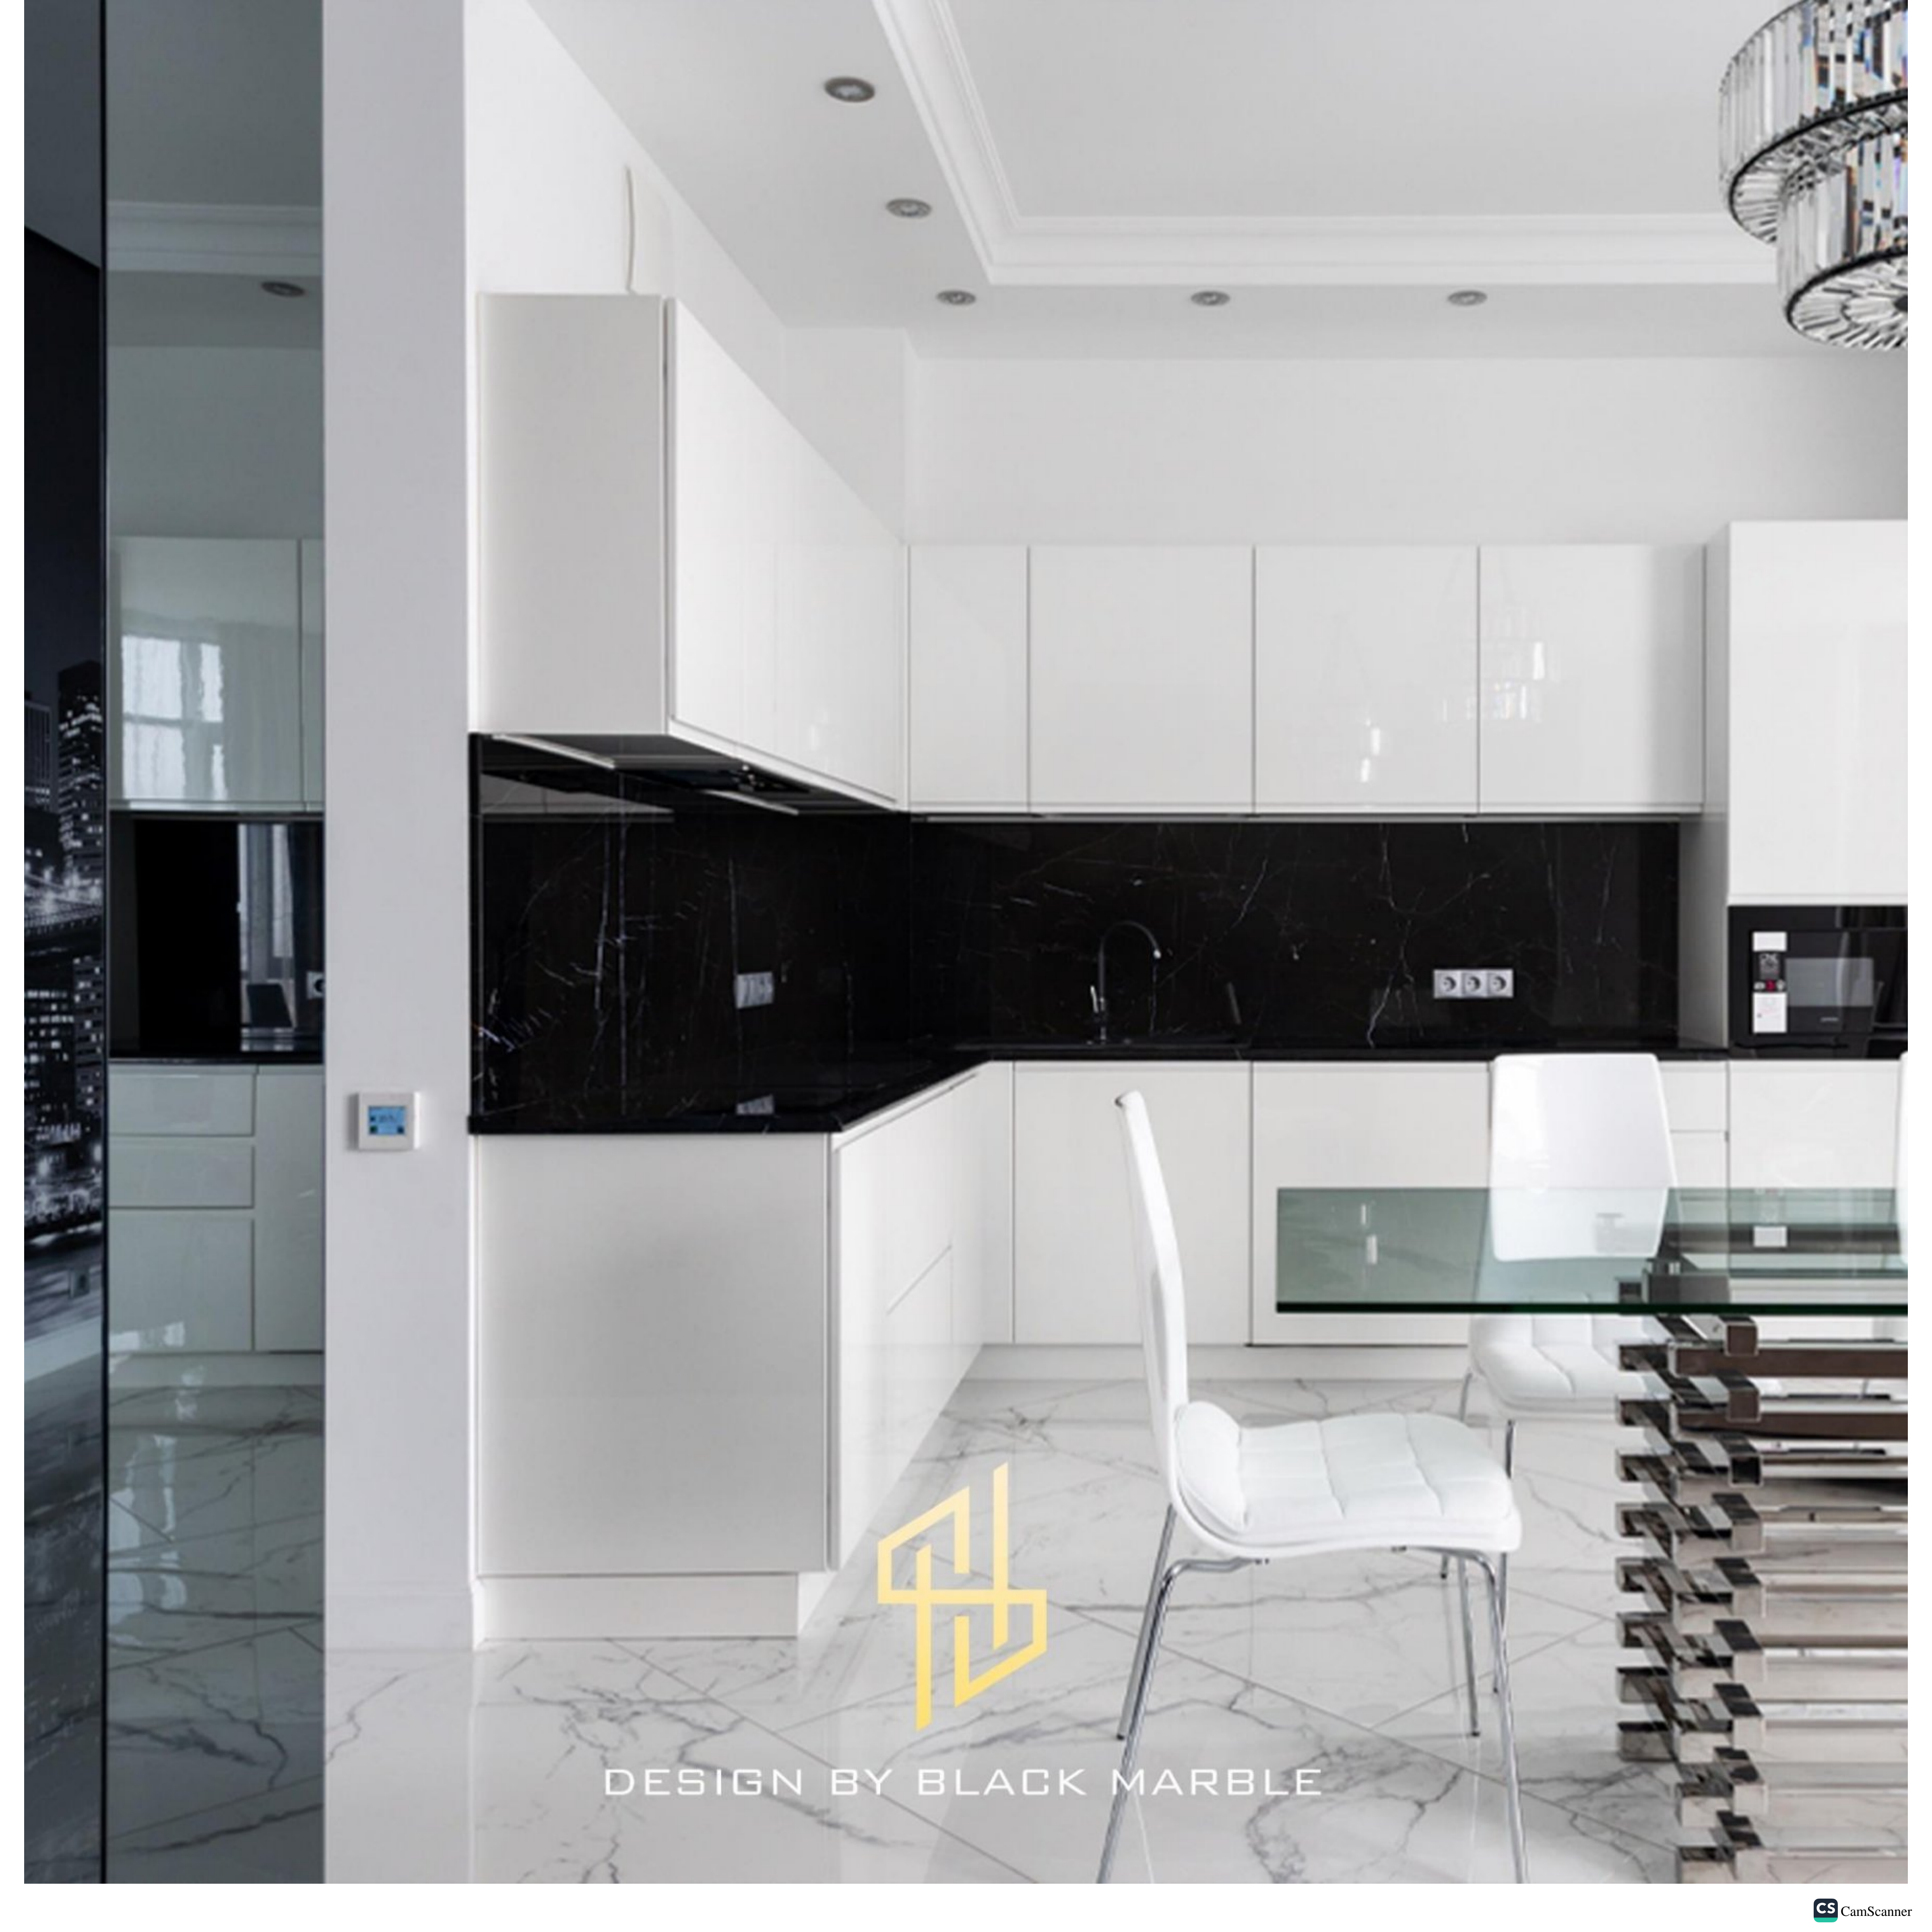

DESIGN BY BLACK MARBLE