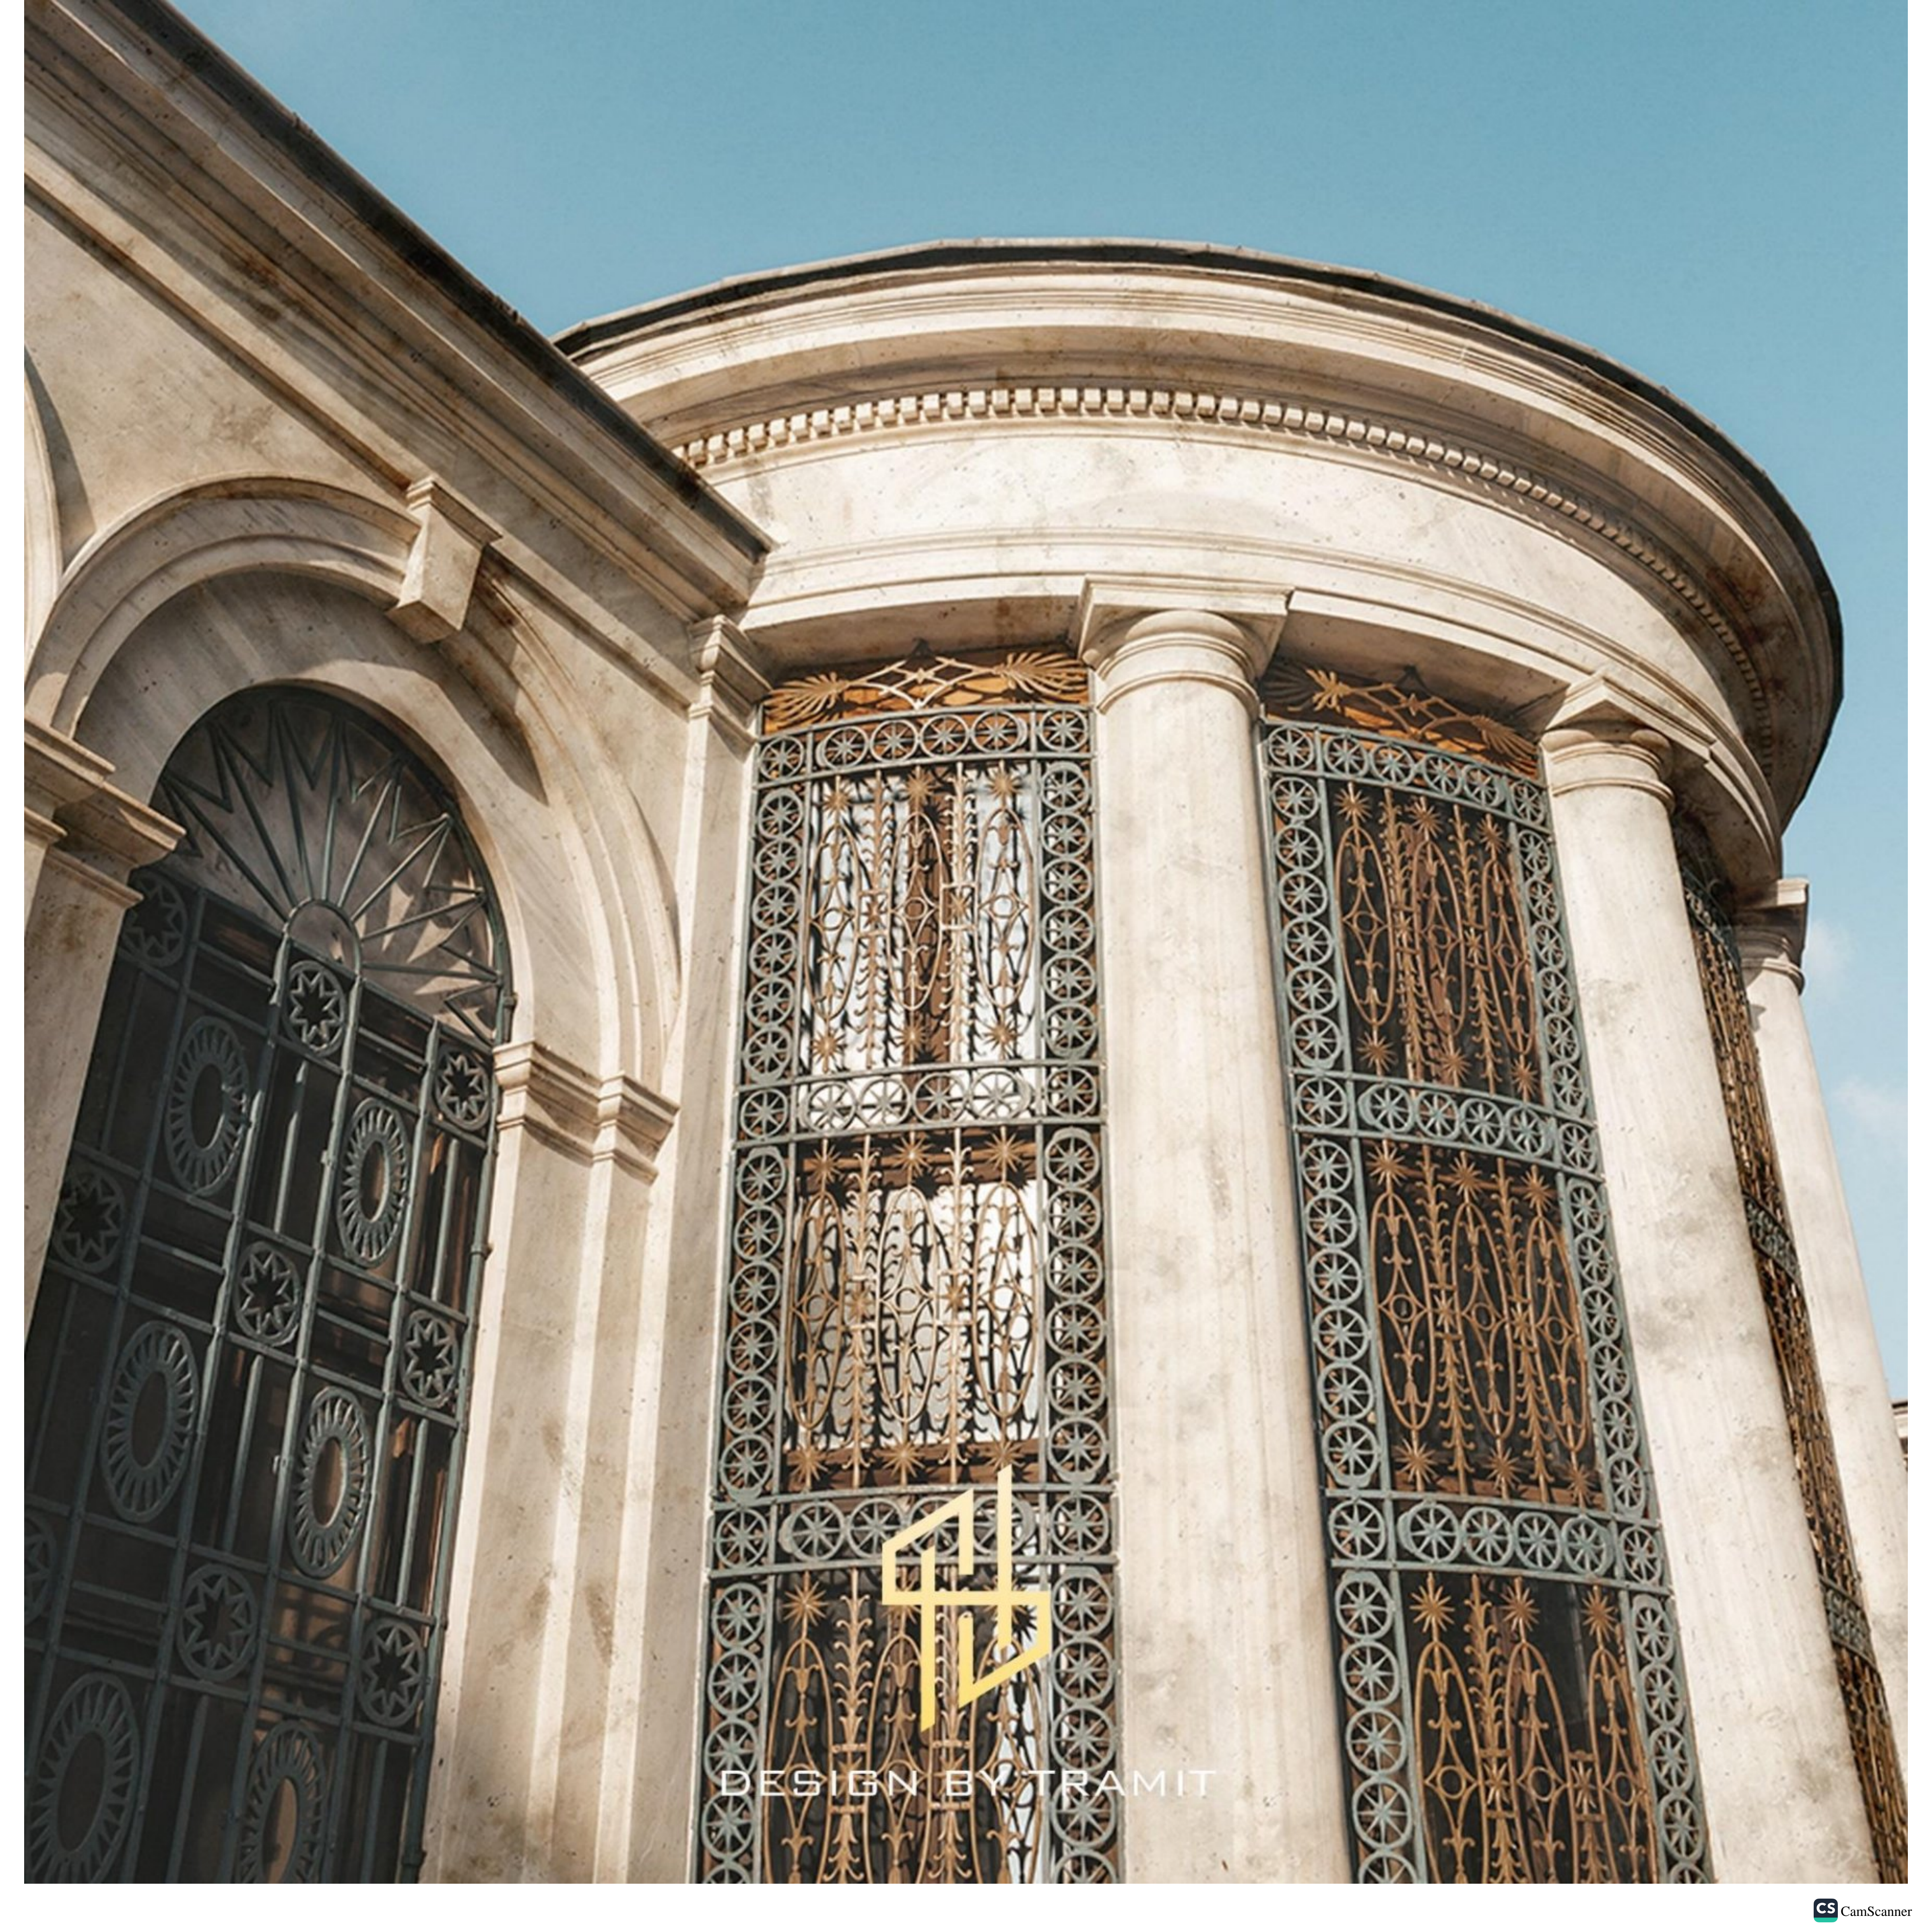

DESIGN BY TRAMIT