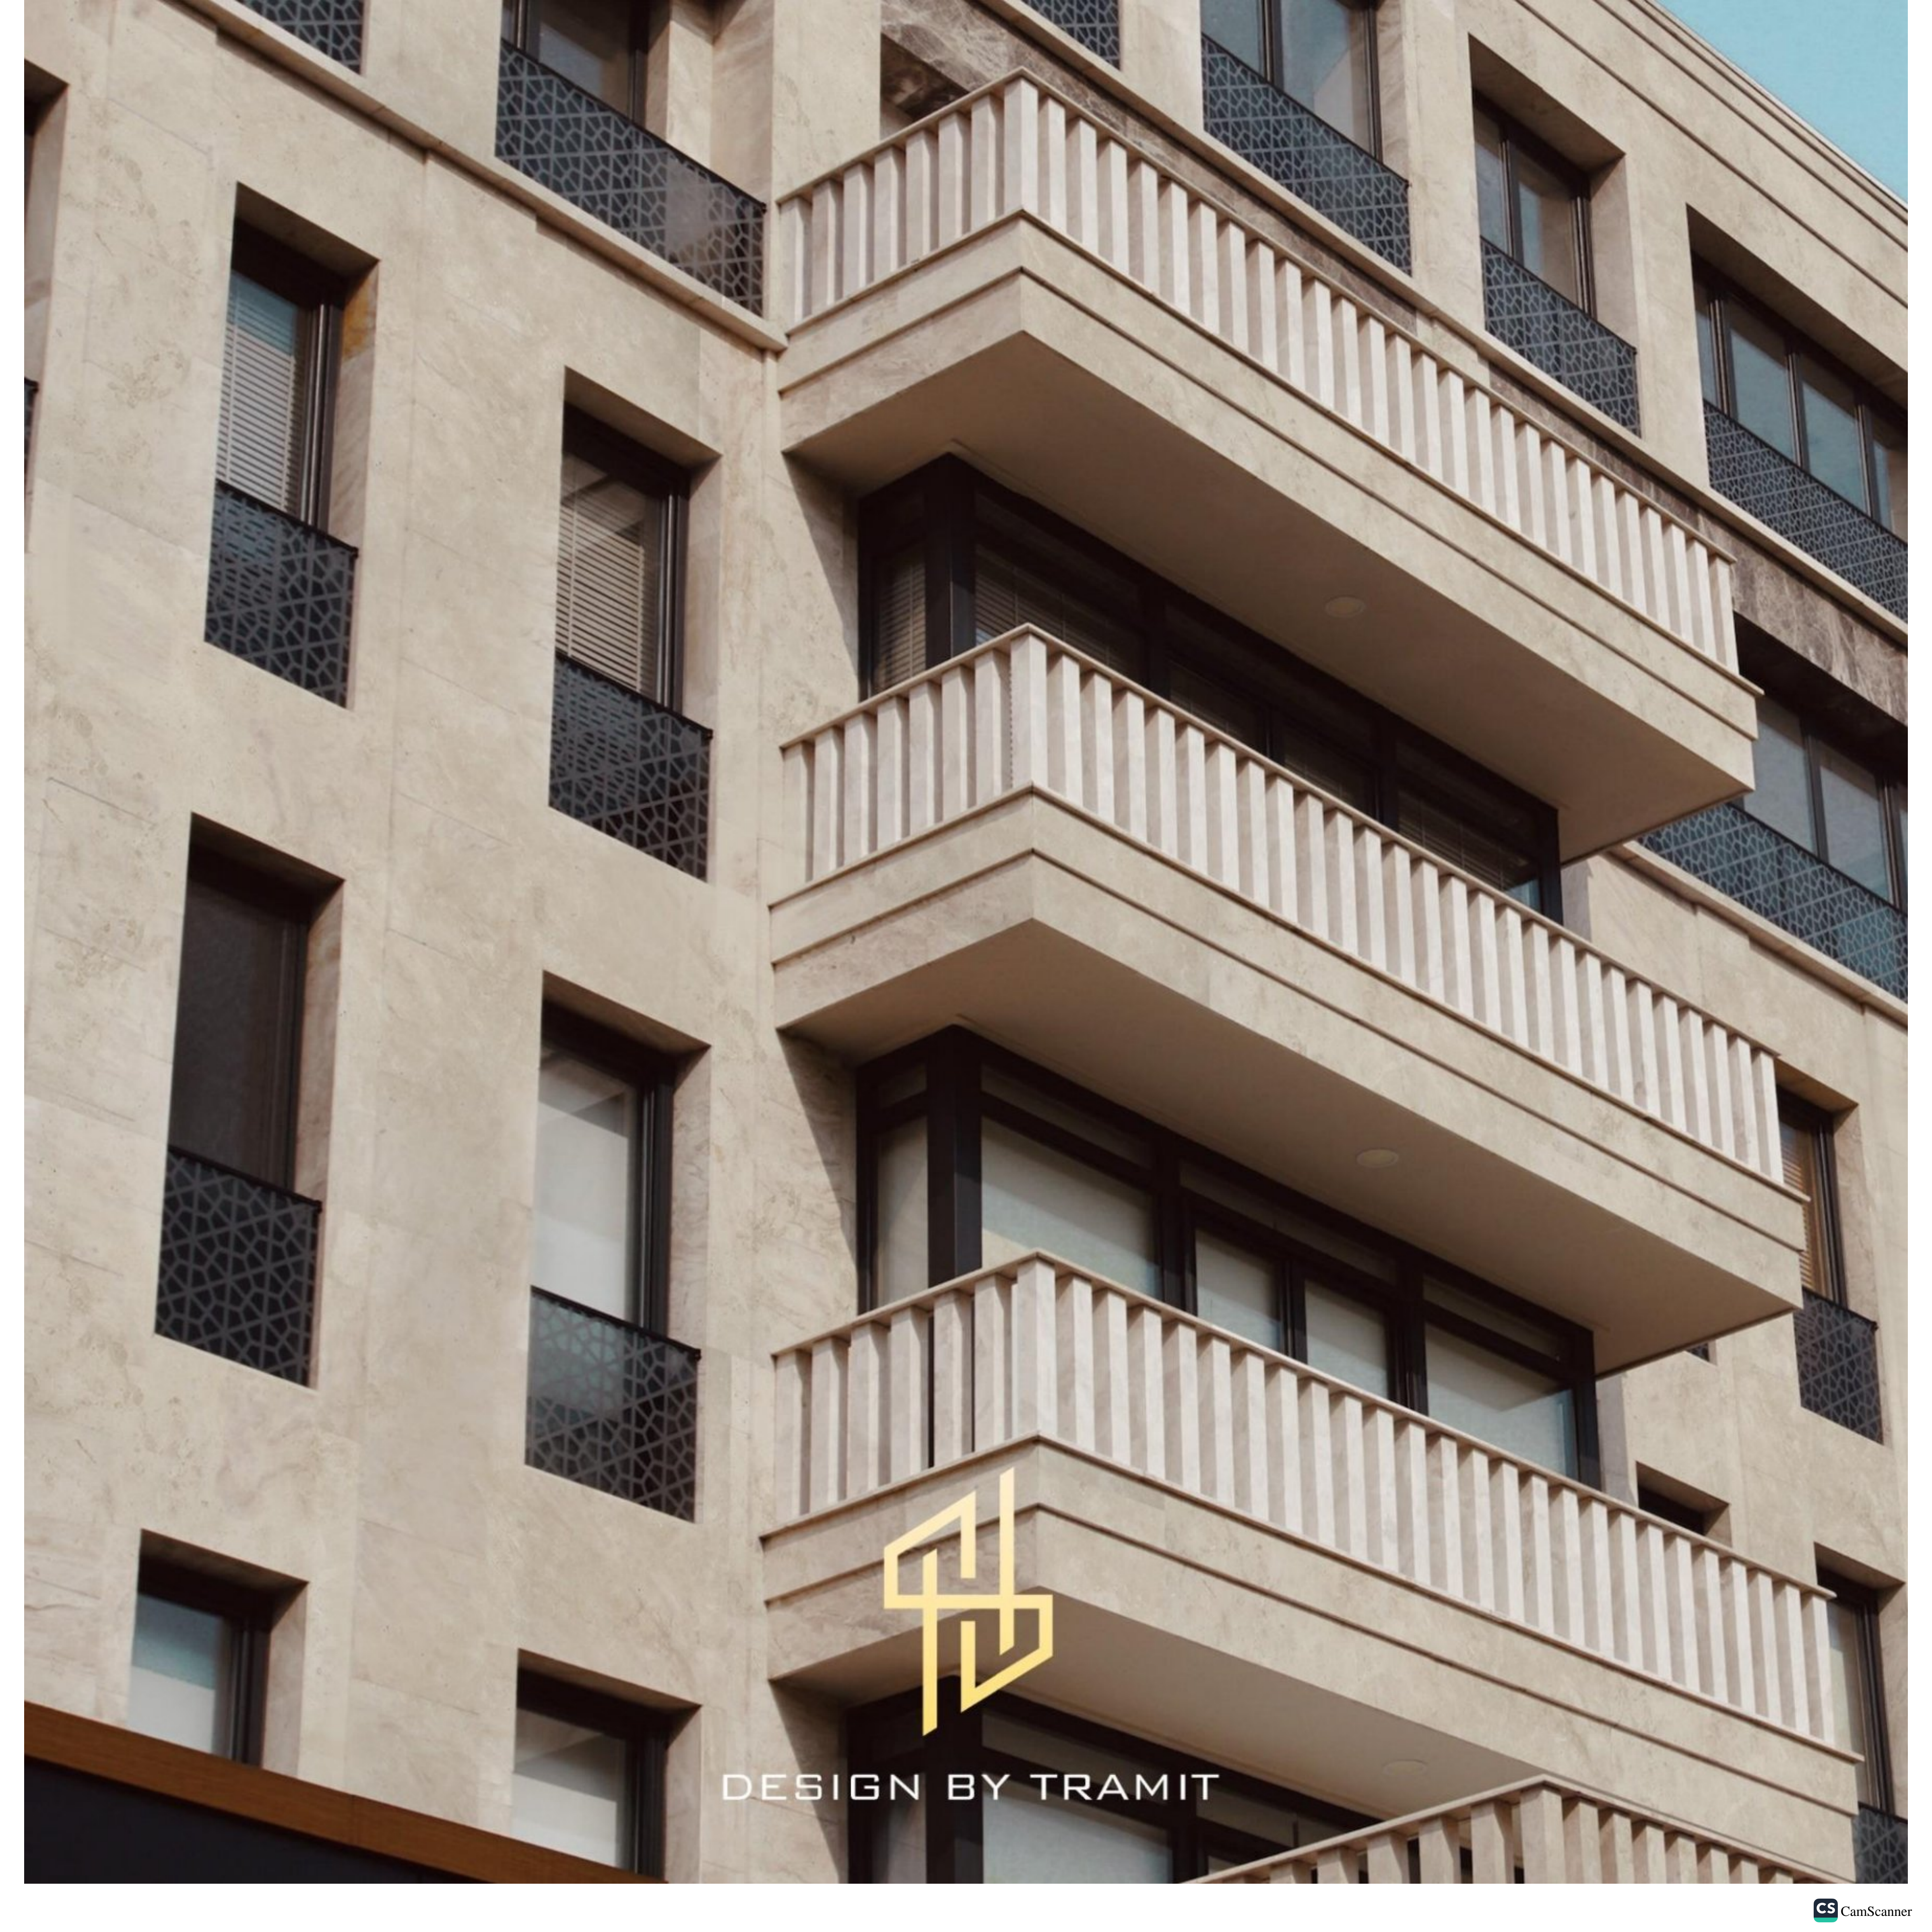

DESIGN BY TRAMIT