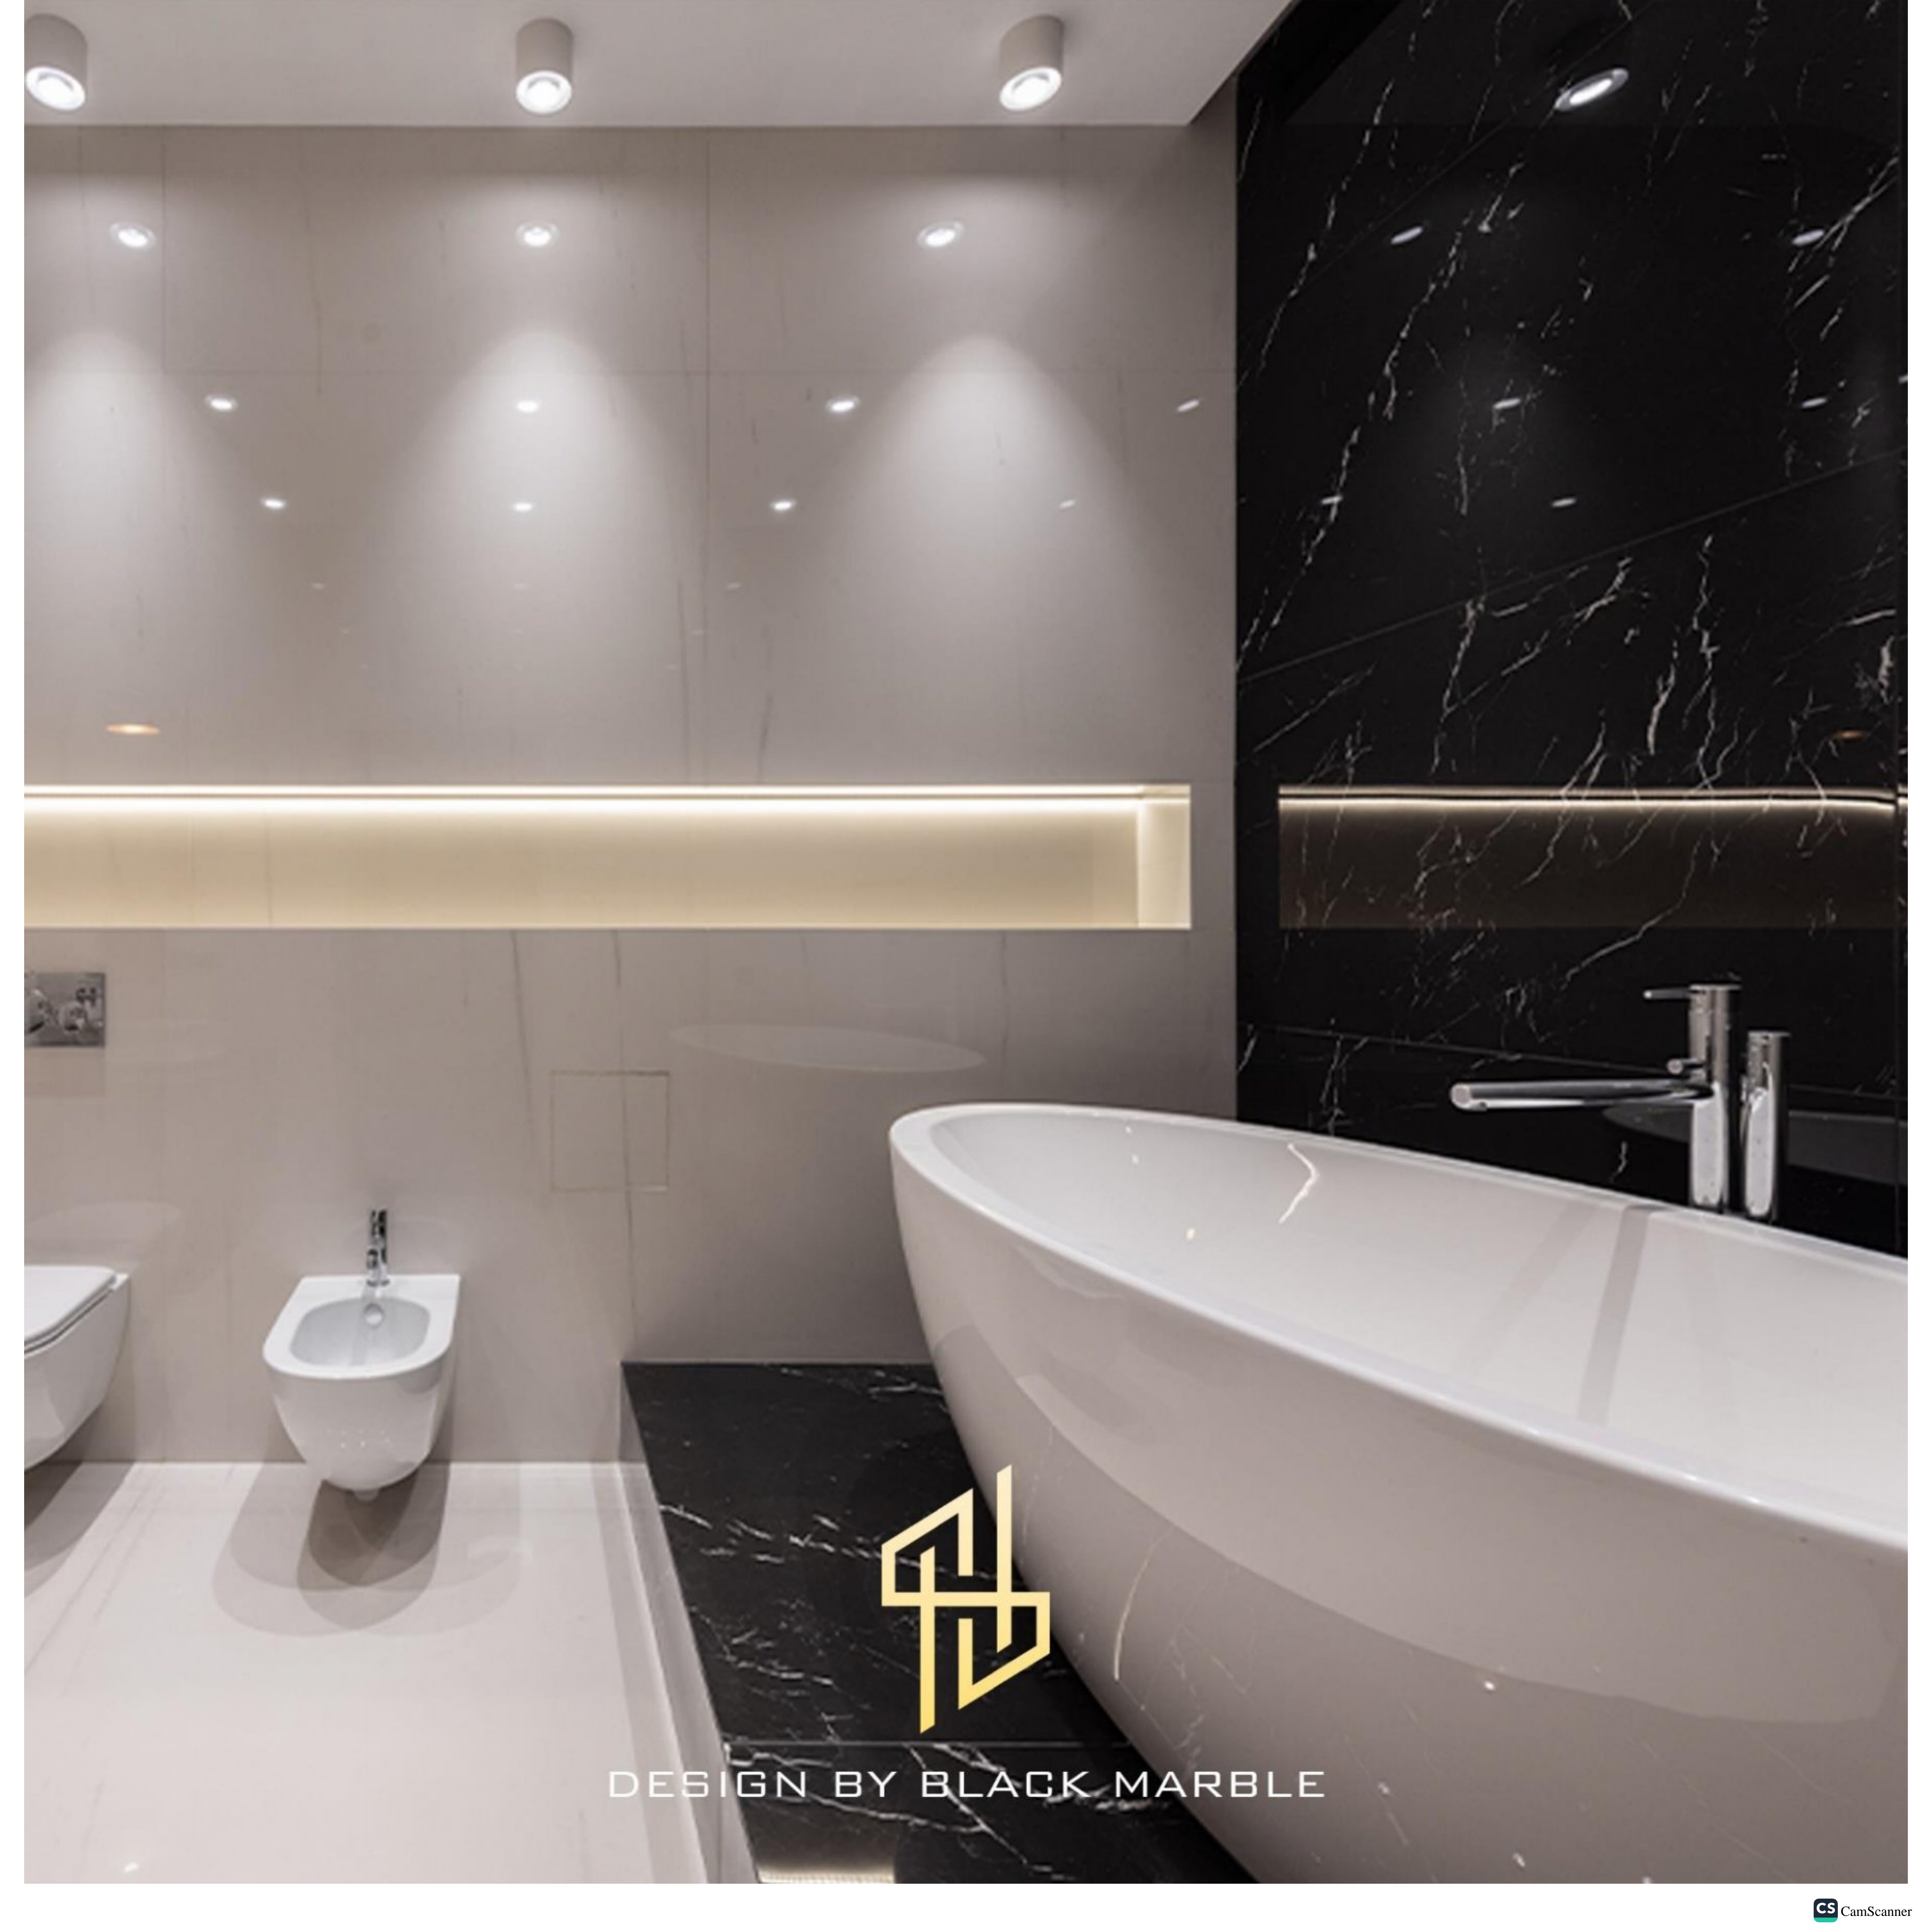

DESIGN BY BLACK MARBLE