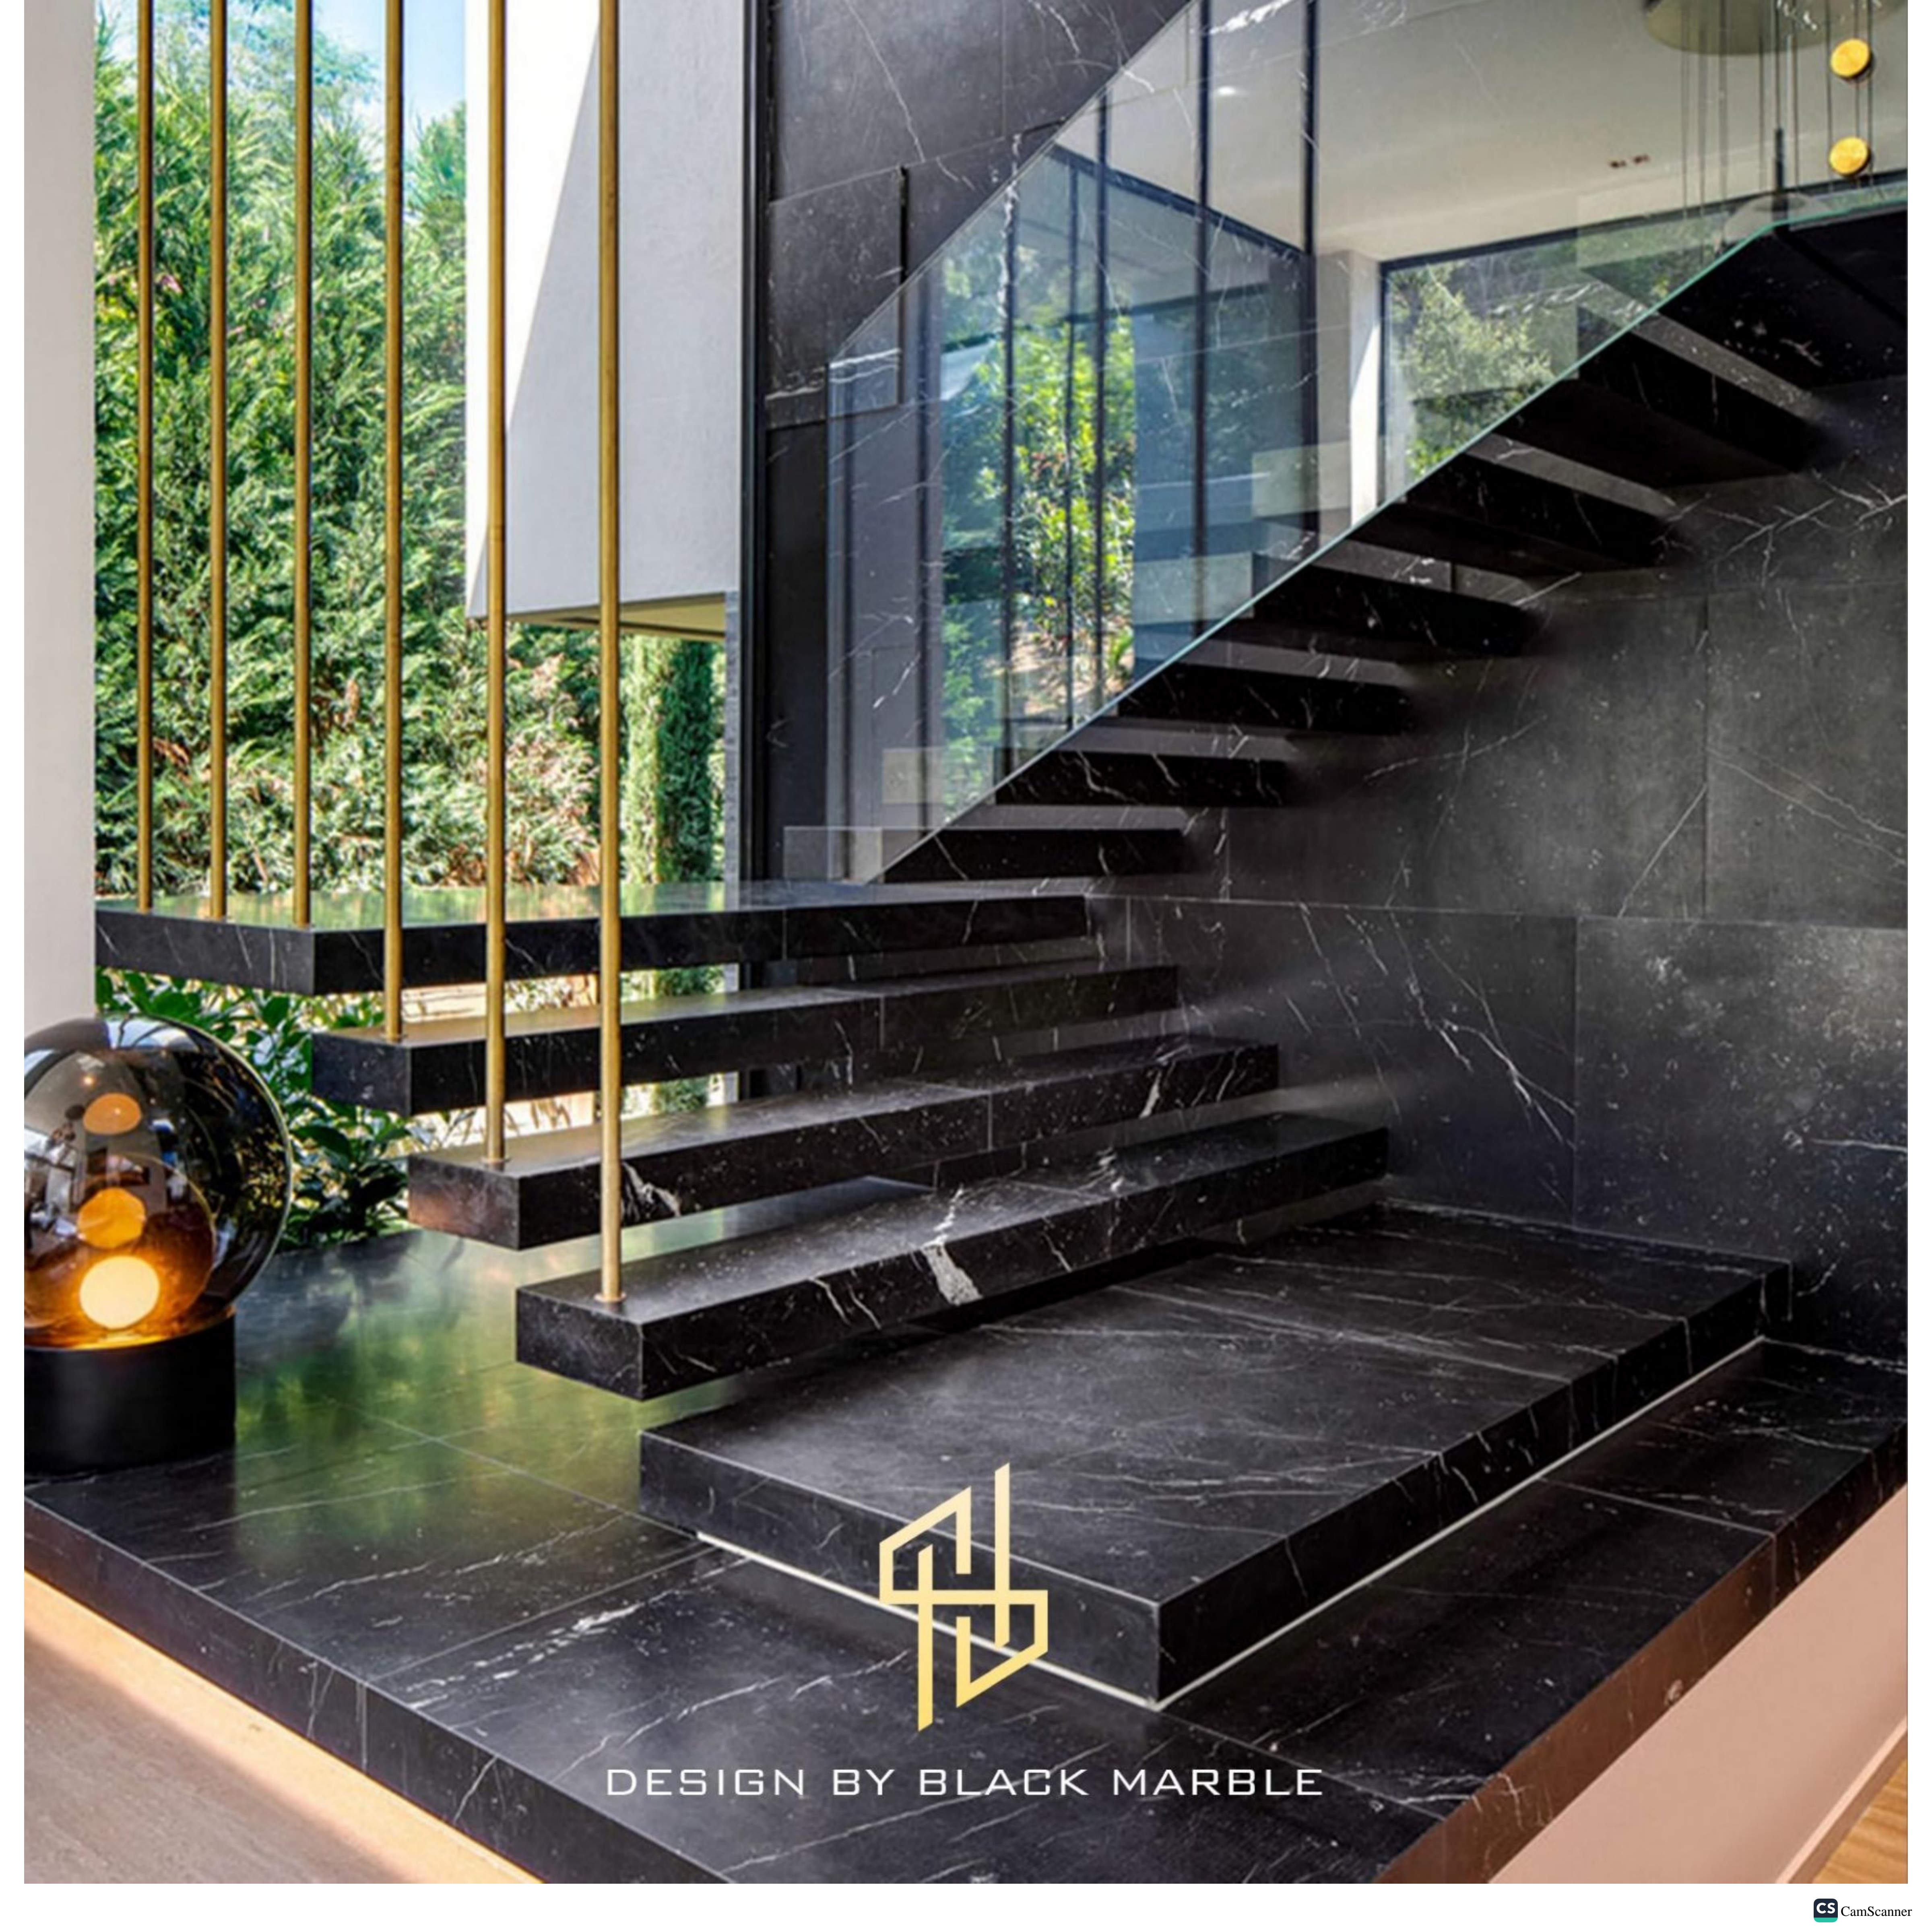

DESIGN BY BLACK MARBLE